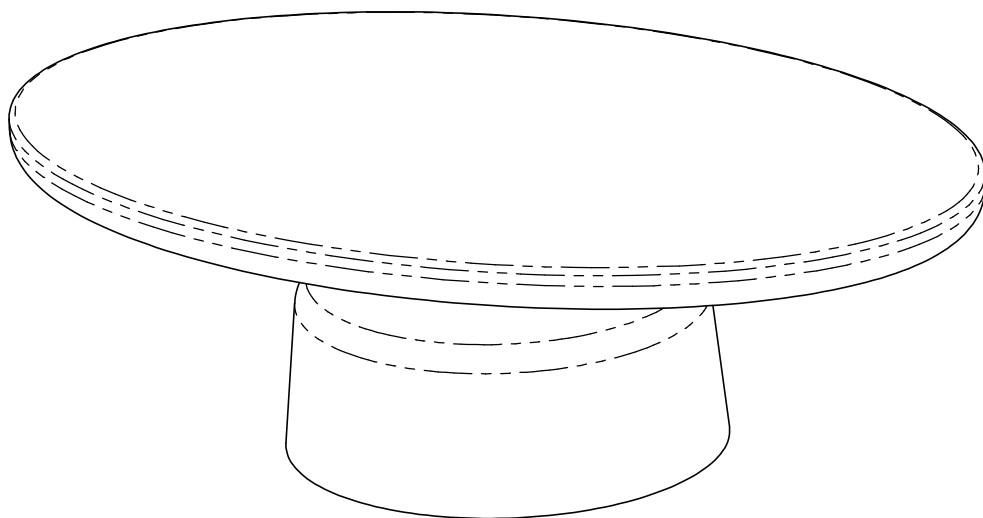

Packed Hardware List

H1129 Flat-head inner hexagon screws M8*25 4PCS	H1511 M8*18 Flat gasket 4PCS	H5106 L-shaped wrench 5# 1PCS	

1、

2、