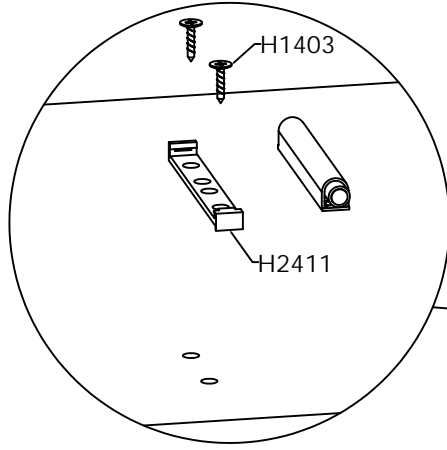

C1530HW installation steps

1