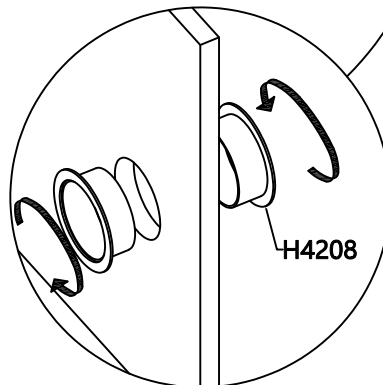

C1530HW installation steps

1

2