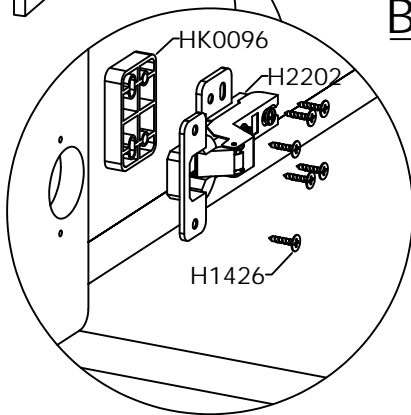

Tape Measure

matters needing attention

C1530HW Installation Hardware List

H1201  46PCS	H1101  46PCS	H1403  M3.5*16 64PCS	HK0096  4PCS
H2202  8PCS	H4208  2PCS	H4108  28PCS	H2411  4PCS
H1426  M3.5*25 16PCS			

C1530HW Panel List

B01*1 panel B02*1 floor B03*1 Backboard B04*1 Left side panel B05*1 Right side panel B06*1 Middle plate B07*1 Left layer board B08*2 Small upright board B09*1 Left door panel B10*1 Right door panel B11*1 Left middle door panel B12*1 Right middle door panel B13*1 Right layer board B14*5 leg	
---	--

C1530HW installation steps

1

2

3

4

5

6

HK0096 and H1426 are required to install B09 and B10 door panels.